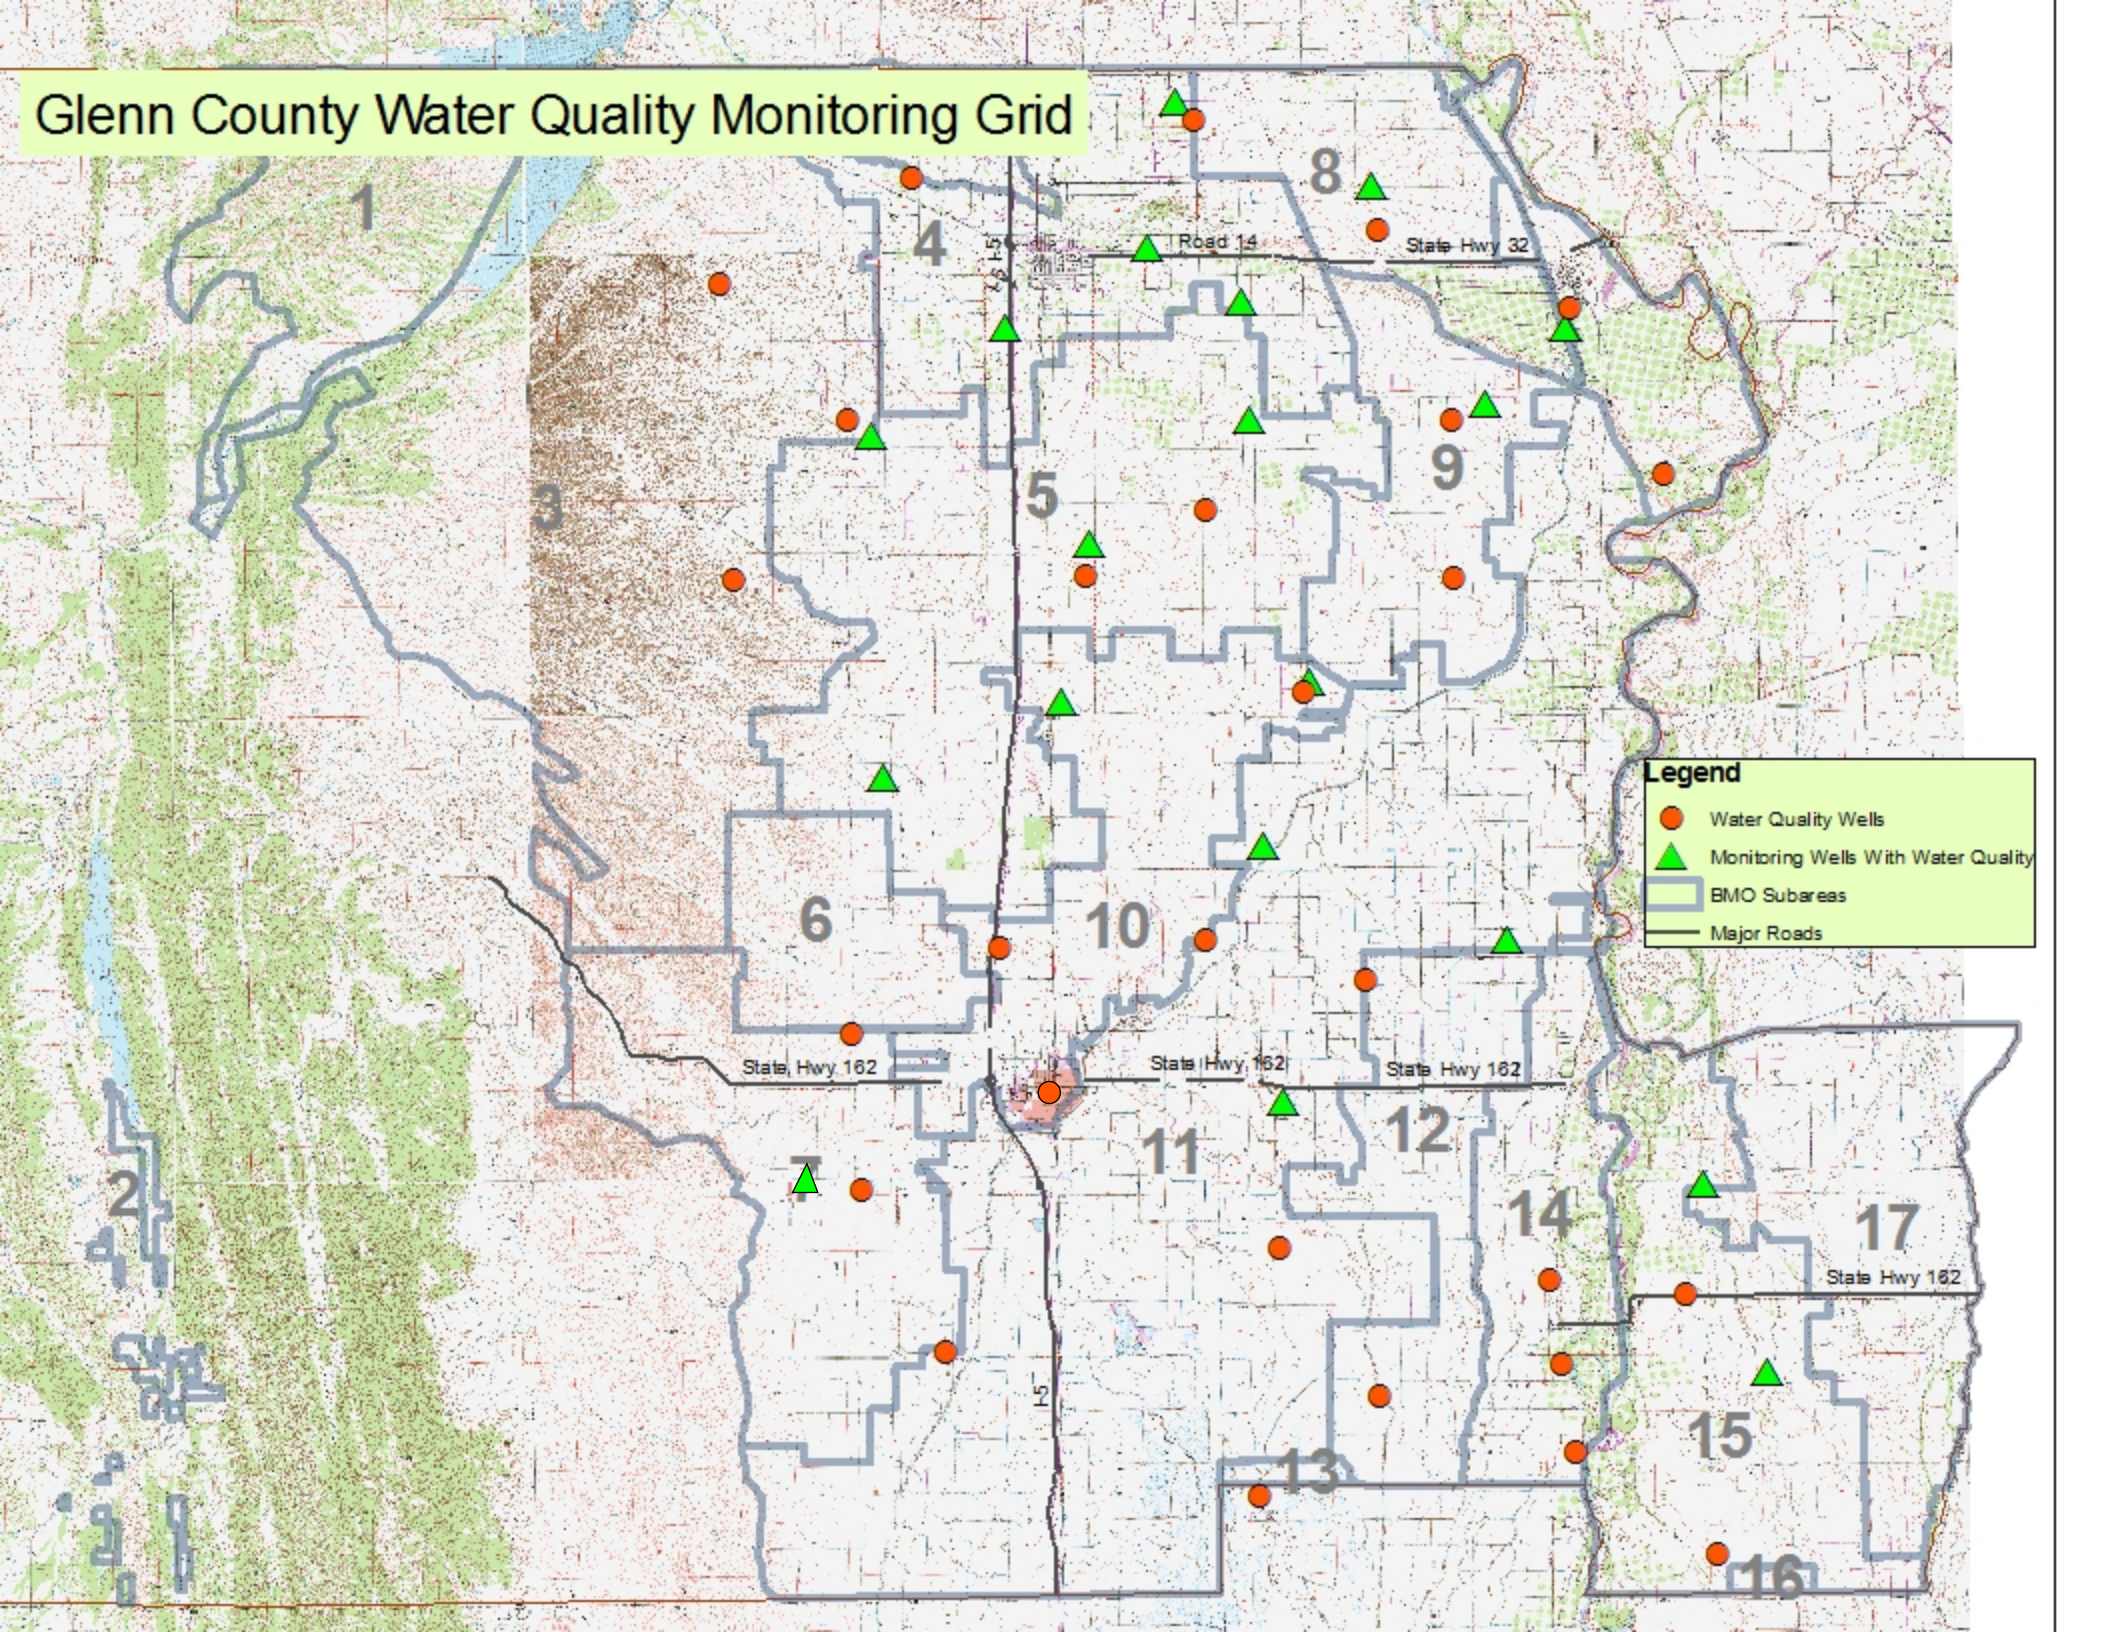

Glenn County Water Quality Monitoring Grid

Legend

- Water Quality Wells
- Monitoring Wells With Water Quality
- BMO Subareas
- Major Roads